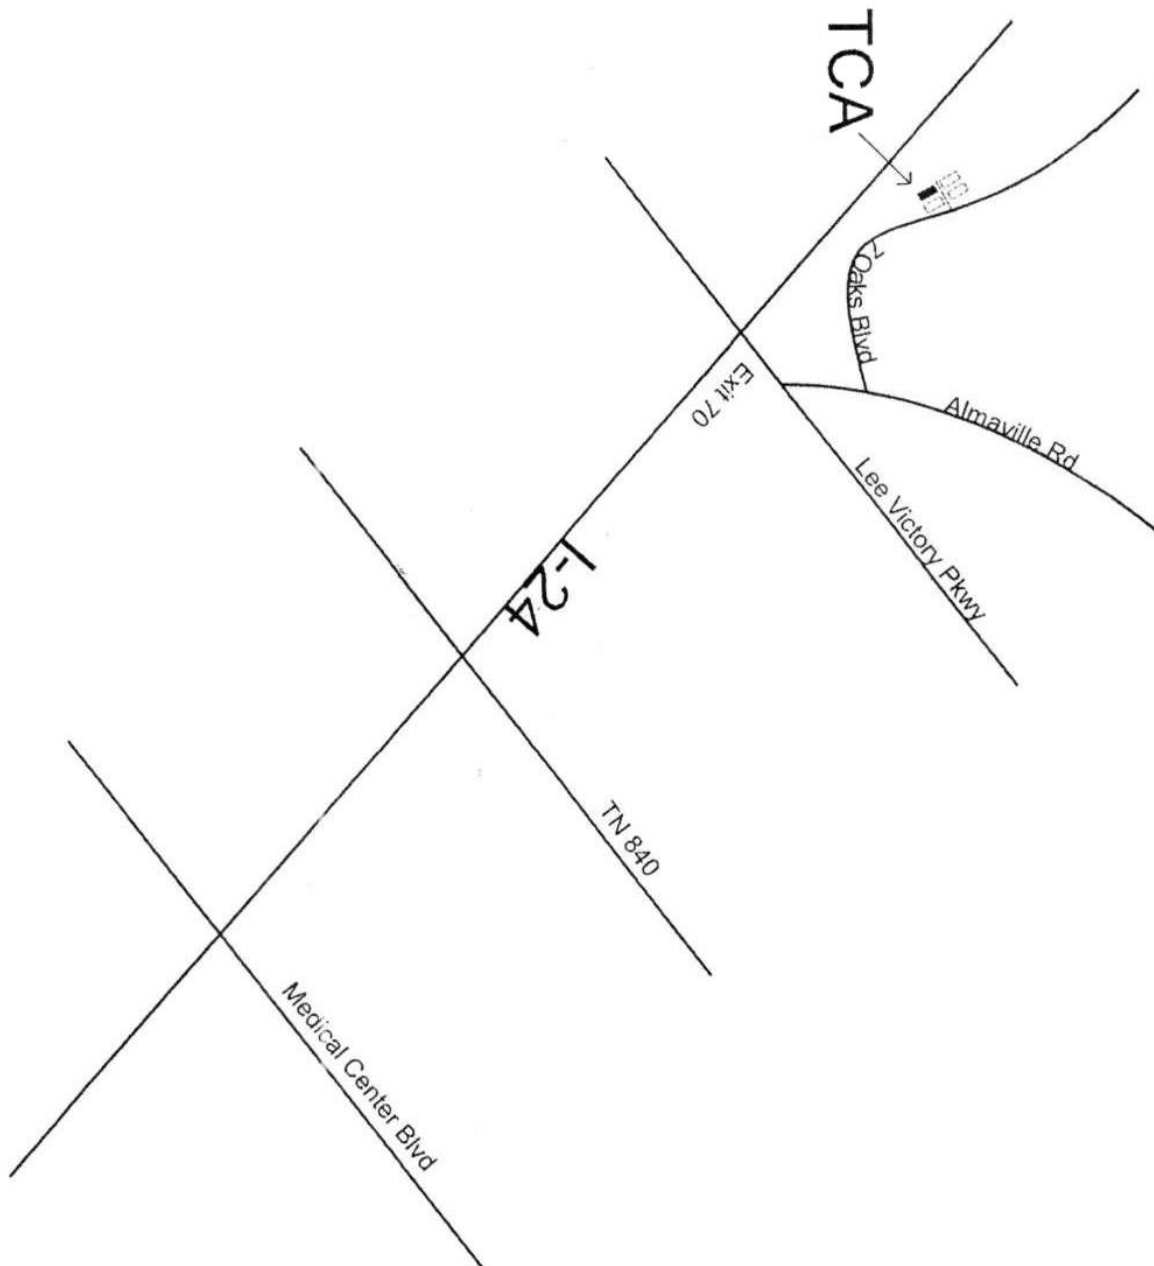

Tennessee Chiropractic Alliance
615.984.7451
875 7 Oaks Blvd, Suite 430

Directions to TCA:

- From I-24, take Exit 70 onto Lee Victory Parkway (toward Nissan).
- Turn **Left** at the first red light onto Almaville Road.
- Make an immediate **Left** onto Seven Oaks Blvd.
- We are located in **Seven Oaks Business Park**, the professional complex on the **Left**. Our office is in the second set of buildings on the left hand side.